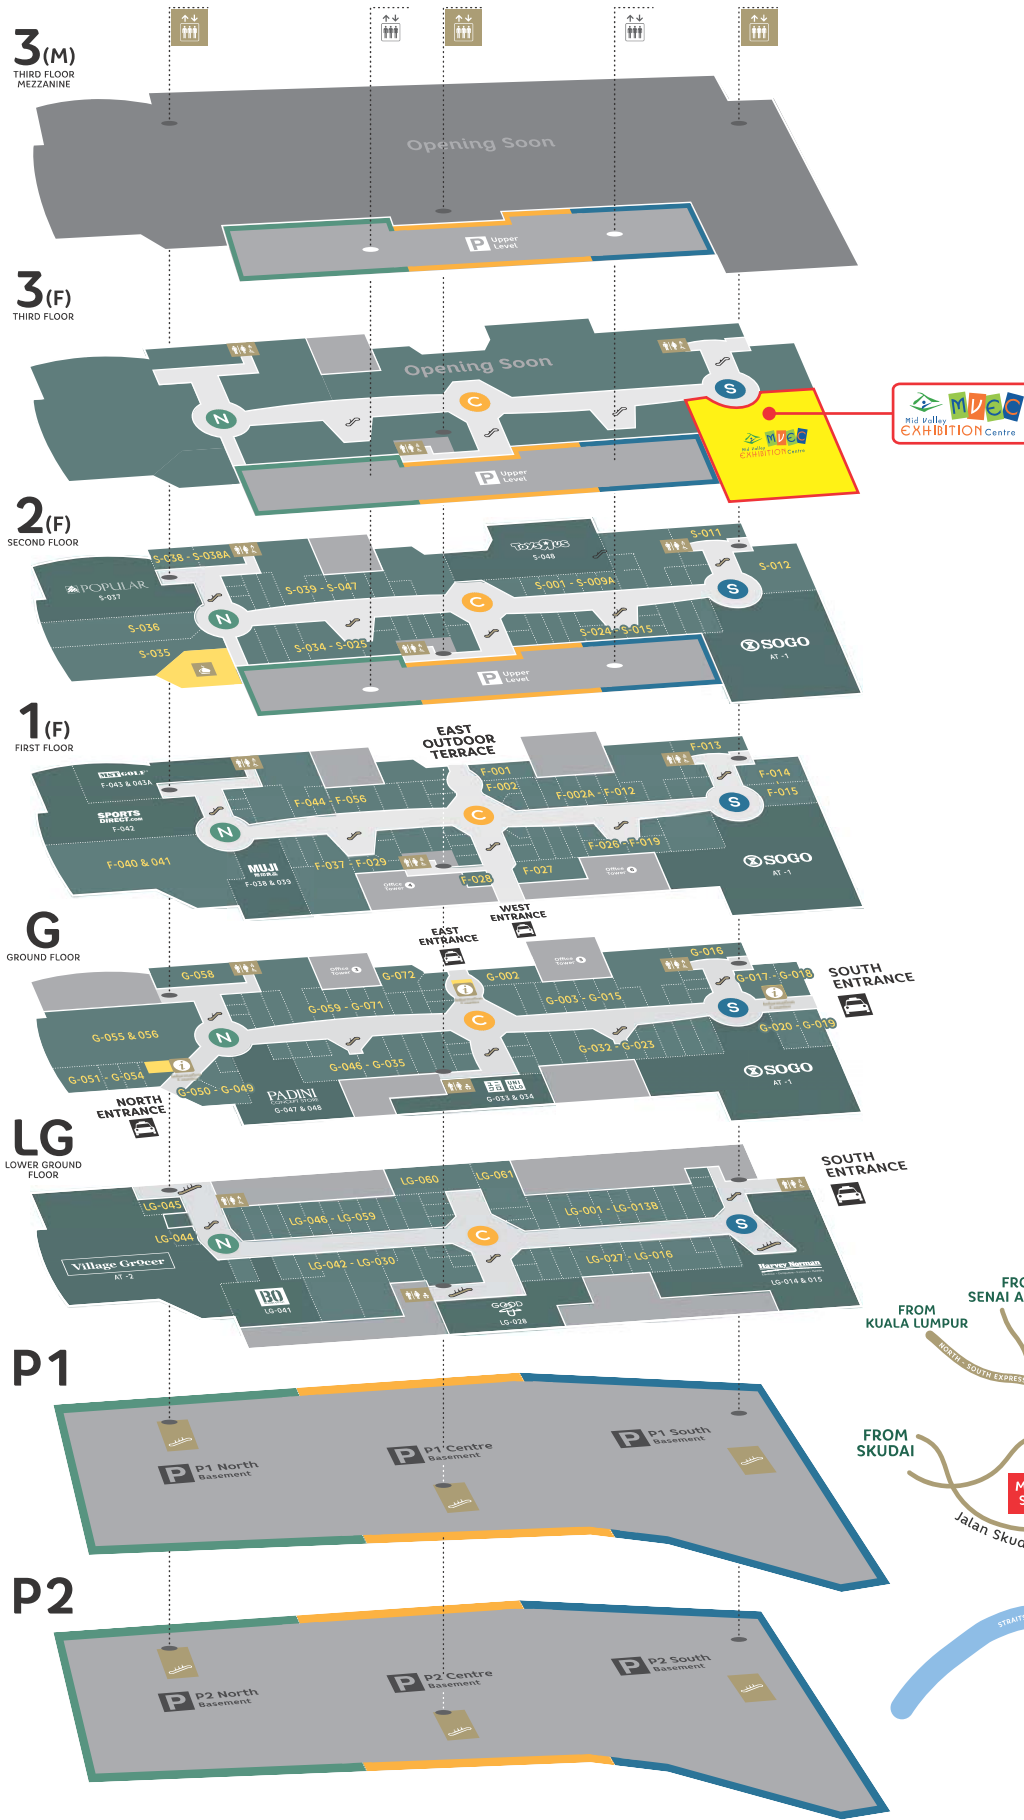

# THE MALL, MID VALLEY SOUTHKEY FLOOR PLAN & LOCATION MAP

- Information Counter
- Centre Court
- North Court
- South Court
- Escalator
- Travellator
- Toilet
- Mall Lift
- Upper Level Car Park Lift
- Taxi
- Surau
- Basement Car Park
- Upper Level Car Park

**MVEC Exhibition And Event Services Sdn Bhd** (Company No. 144212-P)  
(formerly known as IGB Property Holdings Sdn Bhd)  
Level 31, The Gardens South Tower, Mid Valley City, Lingkaran Syed Putra, 59200 Kuala Lumpur Malaysia.  
Tel: 603 - 2289 8688 Fax: 603 - 2287 7040 Website: www.midvalleycity.com